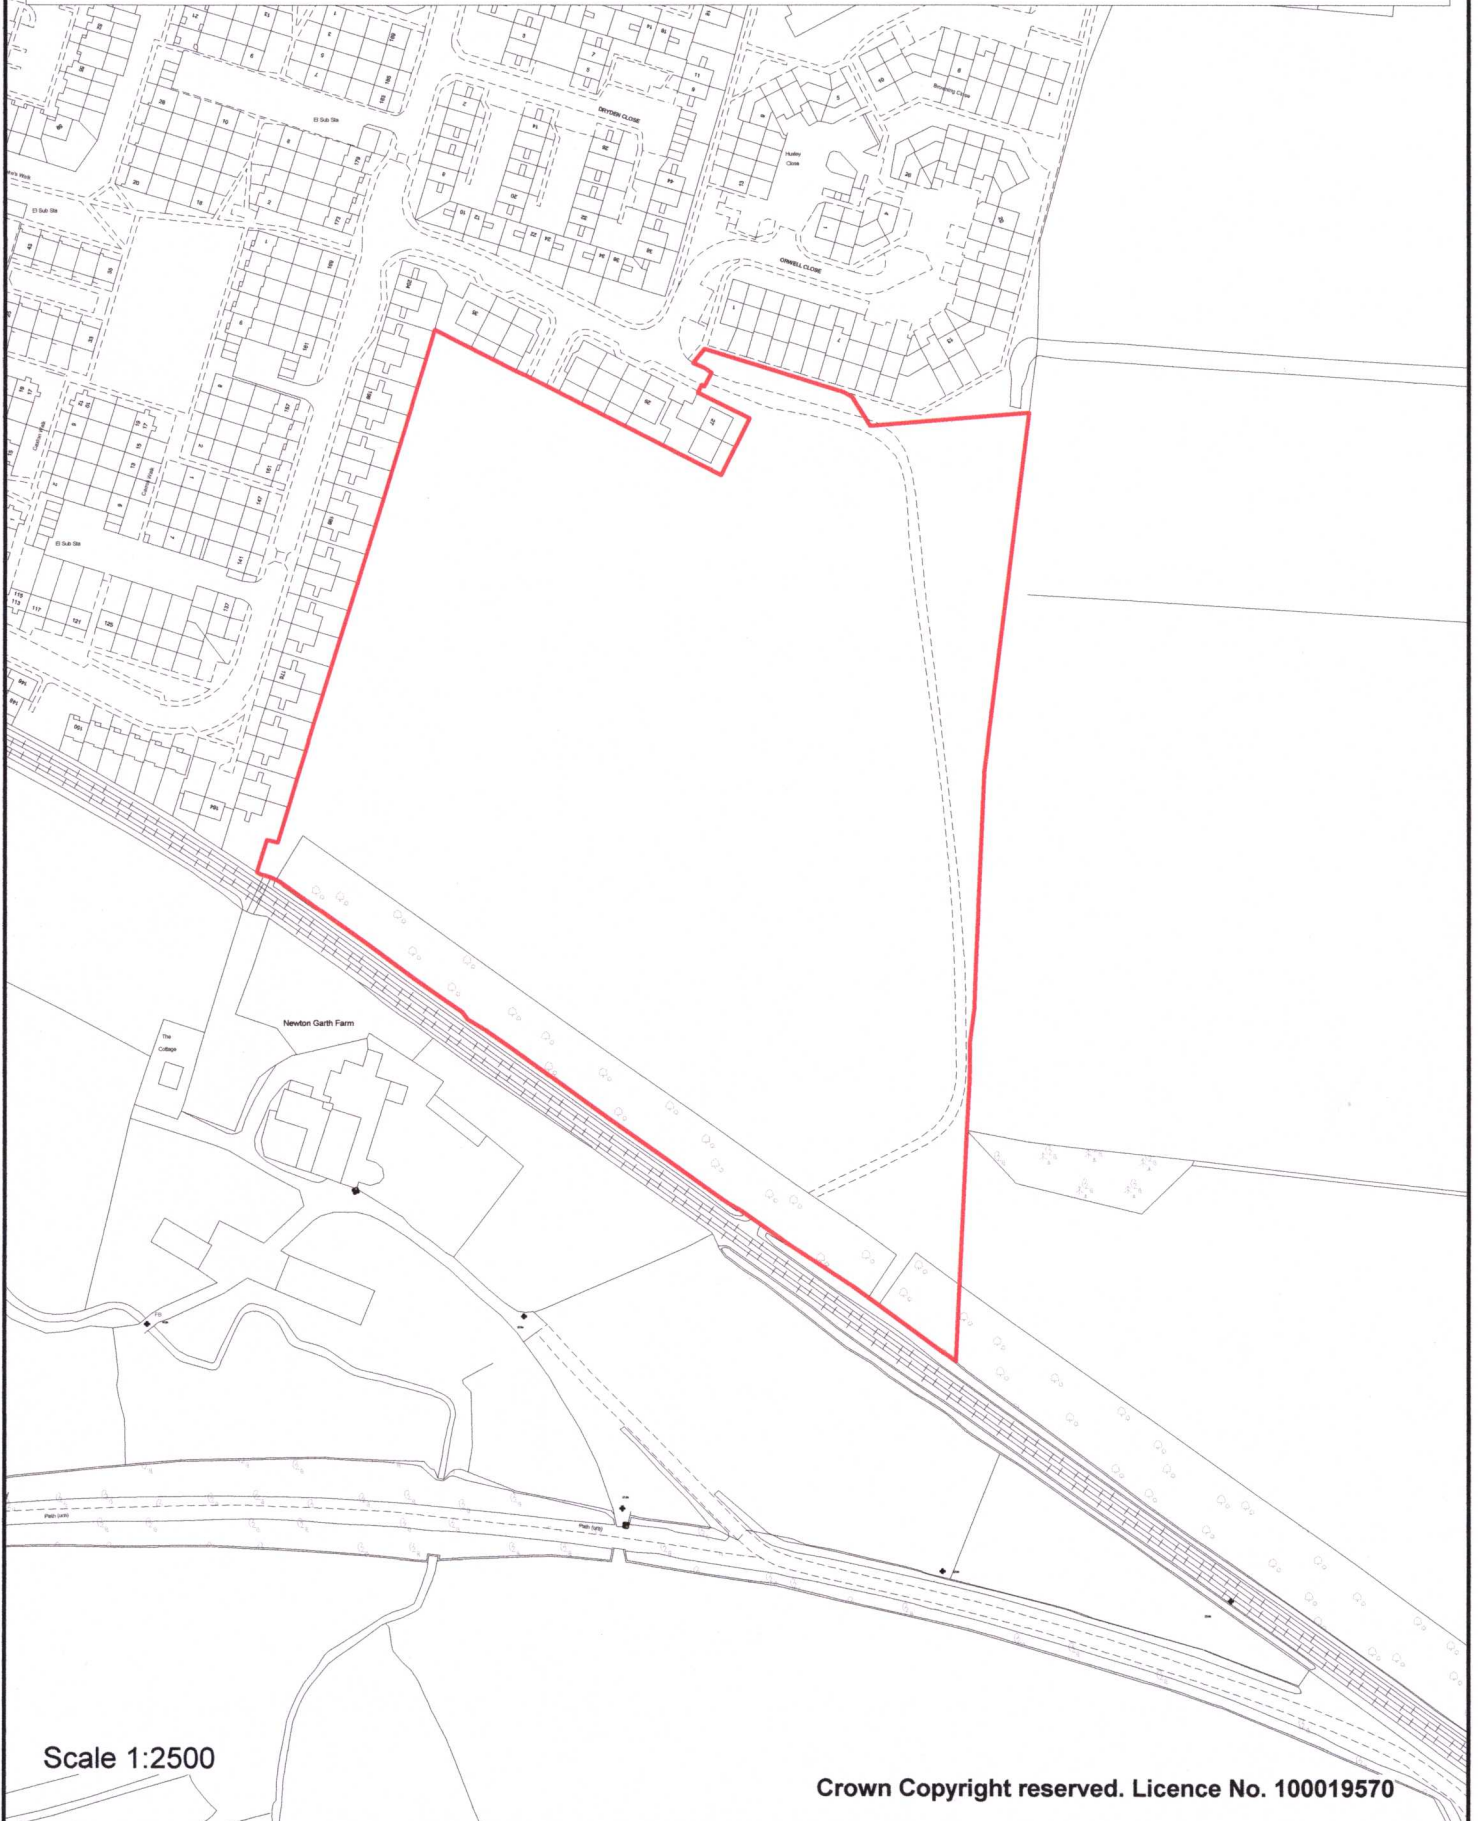

South Tyneside Council Business & Area Management

**Westfield Site, Biddick Hall Estate, South Shields
Purchase of Mines & Minerals.**

Scale 1:2500

Crown Copyright reserved. Licence No. 100019570